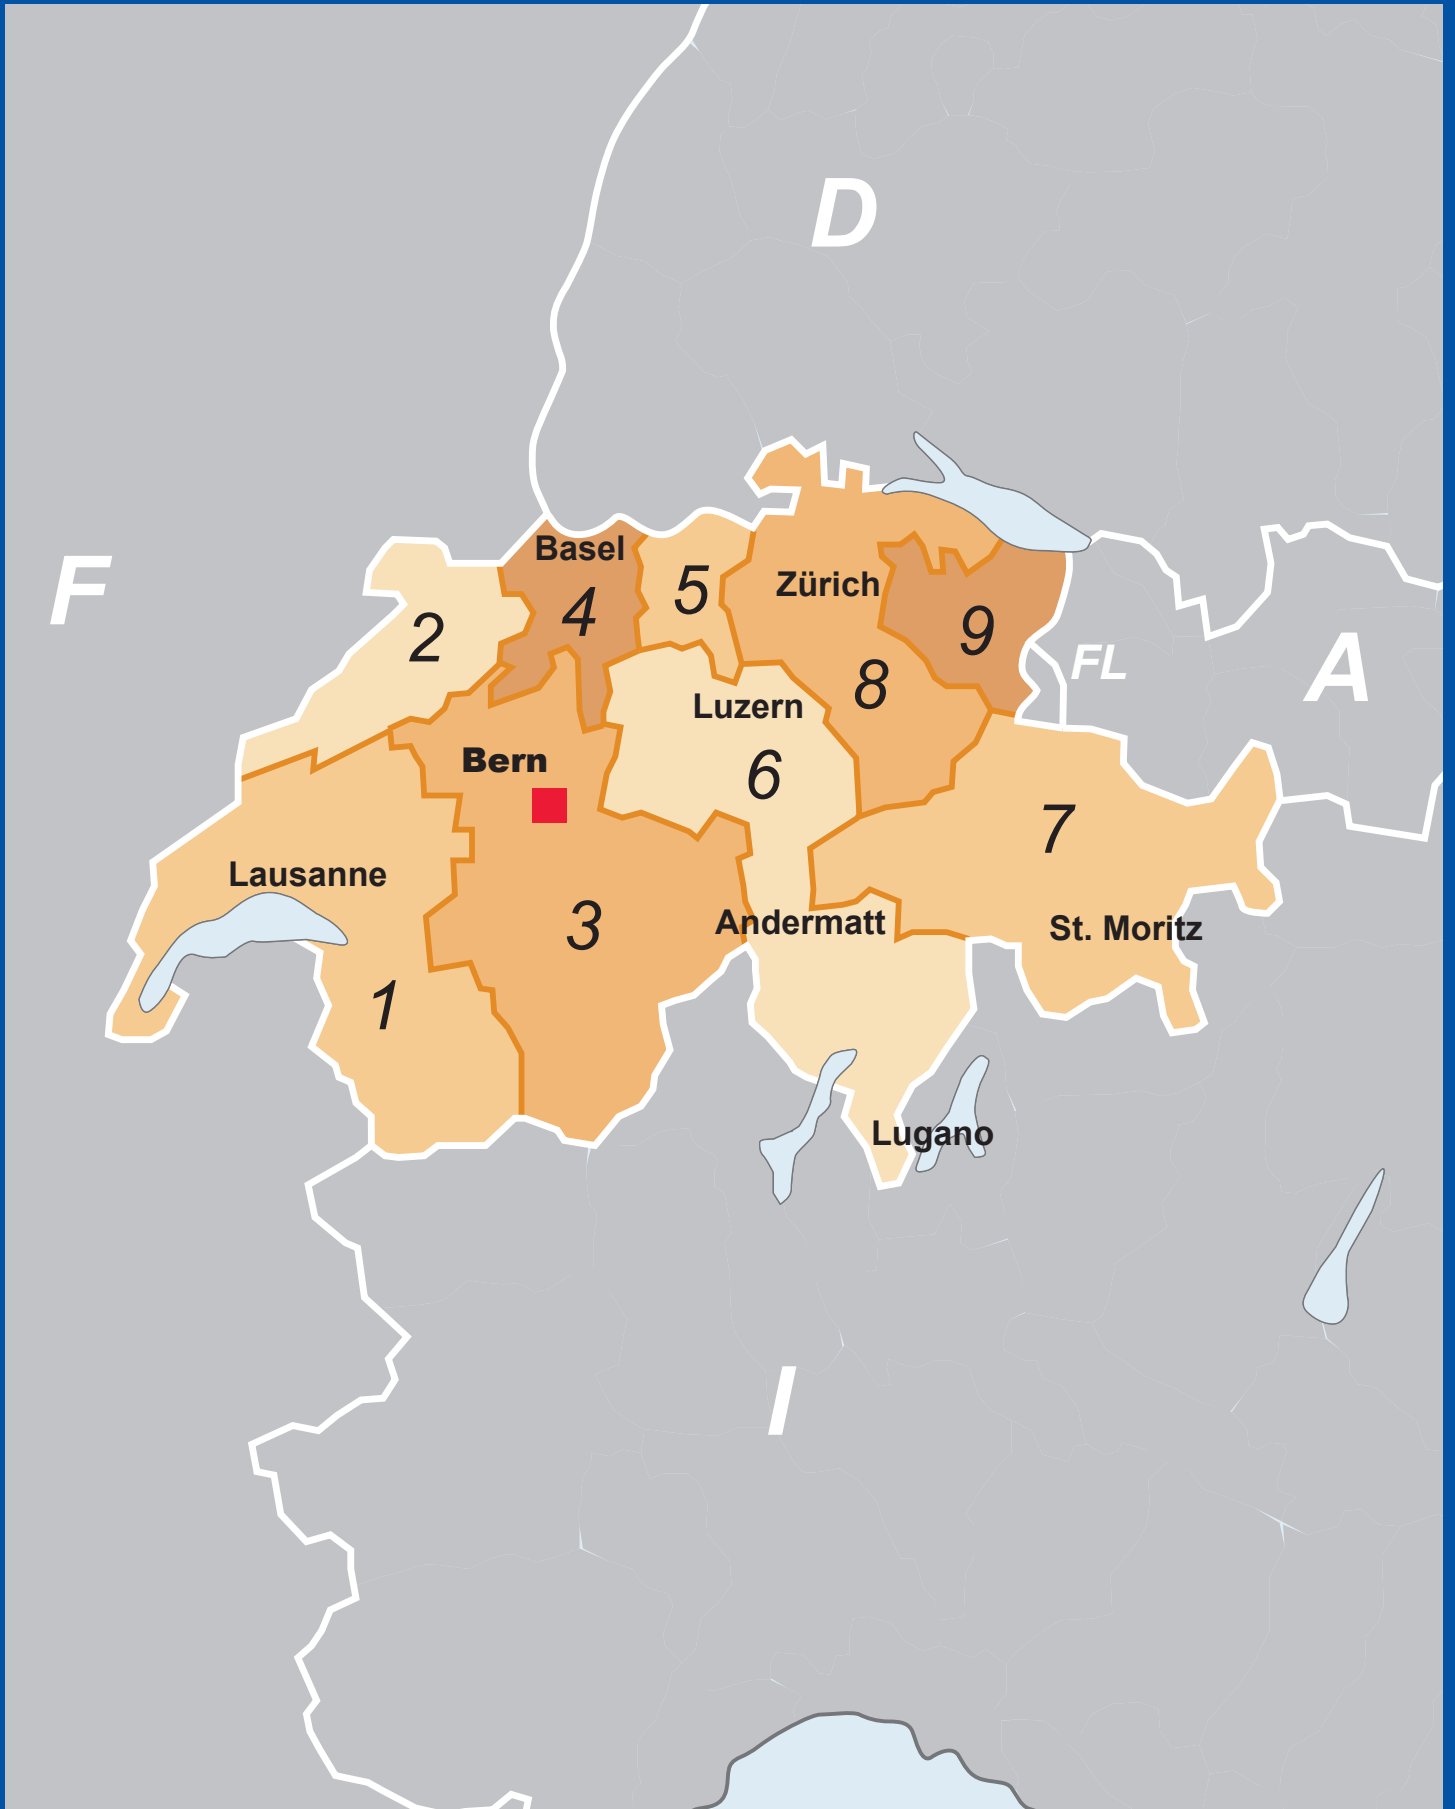

Post Code

CH

Switzerland

Hammer
Advanced Logistics

© This map is protected by copyright

Hammer GmbH & Co. KG · Advanced Logistics · Charlottenburger Allee 33 · D-52068 Aachen · info@hammer-ac.de · www.hammer-ac.de