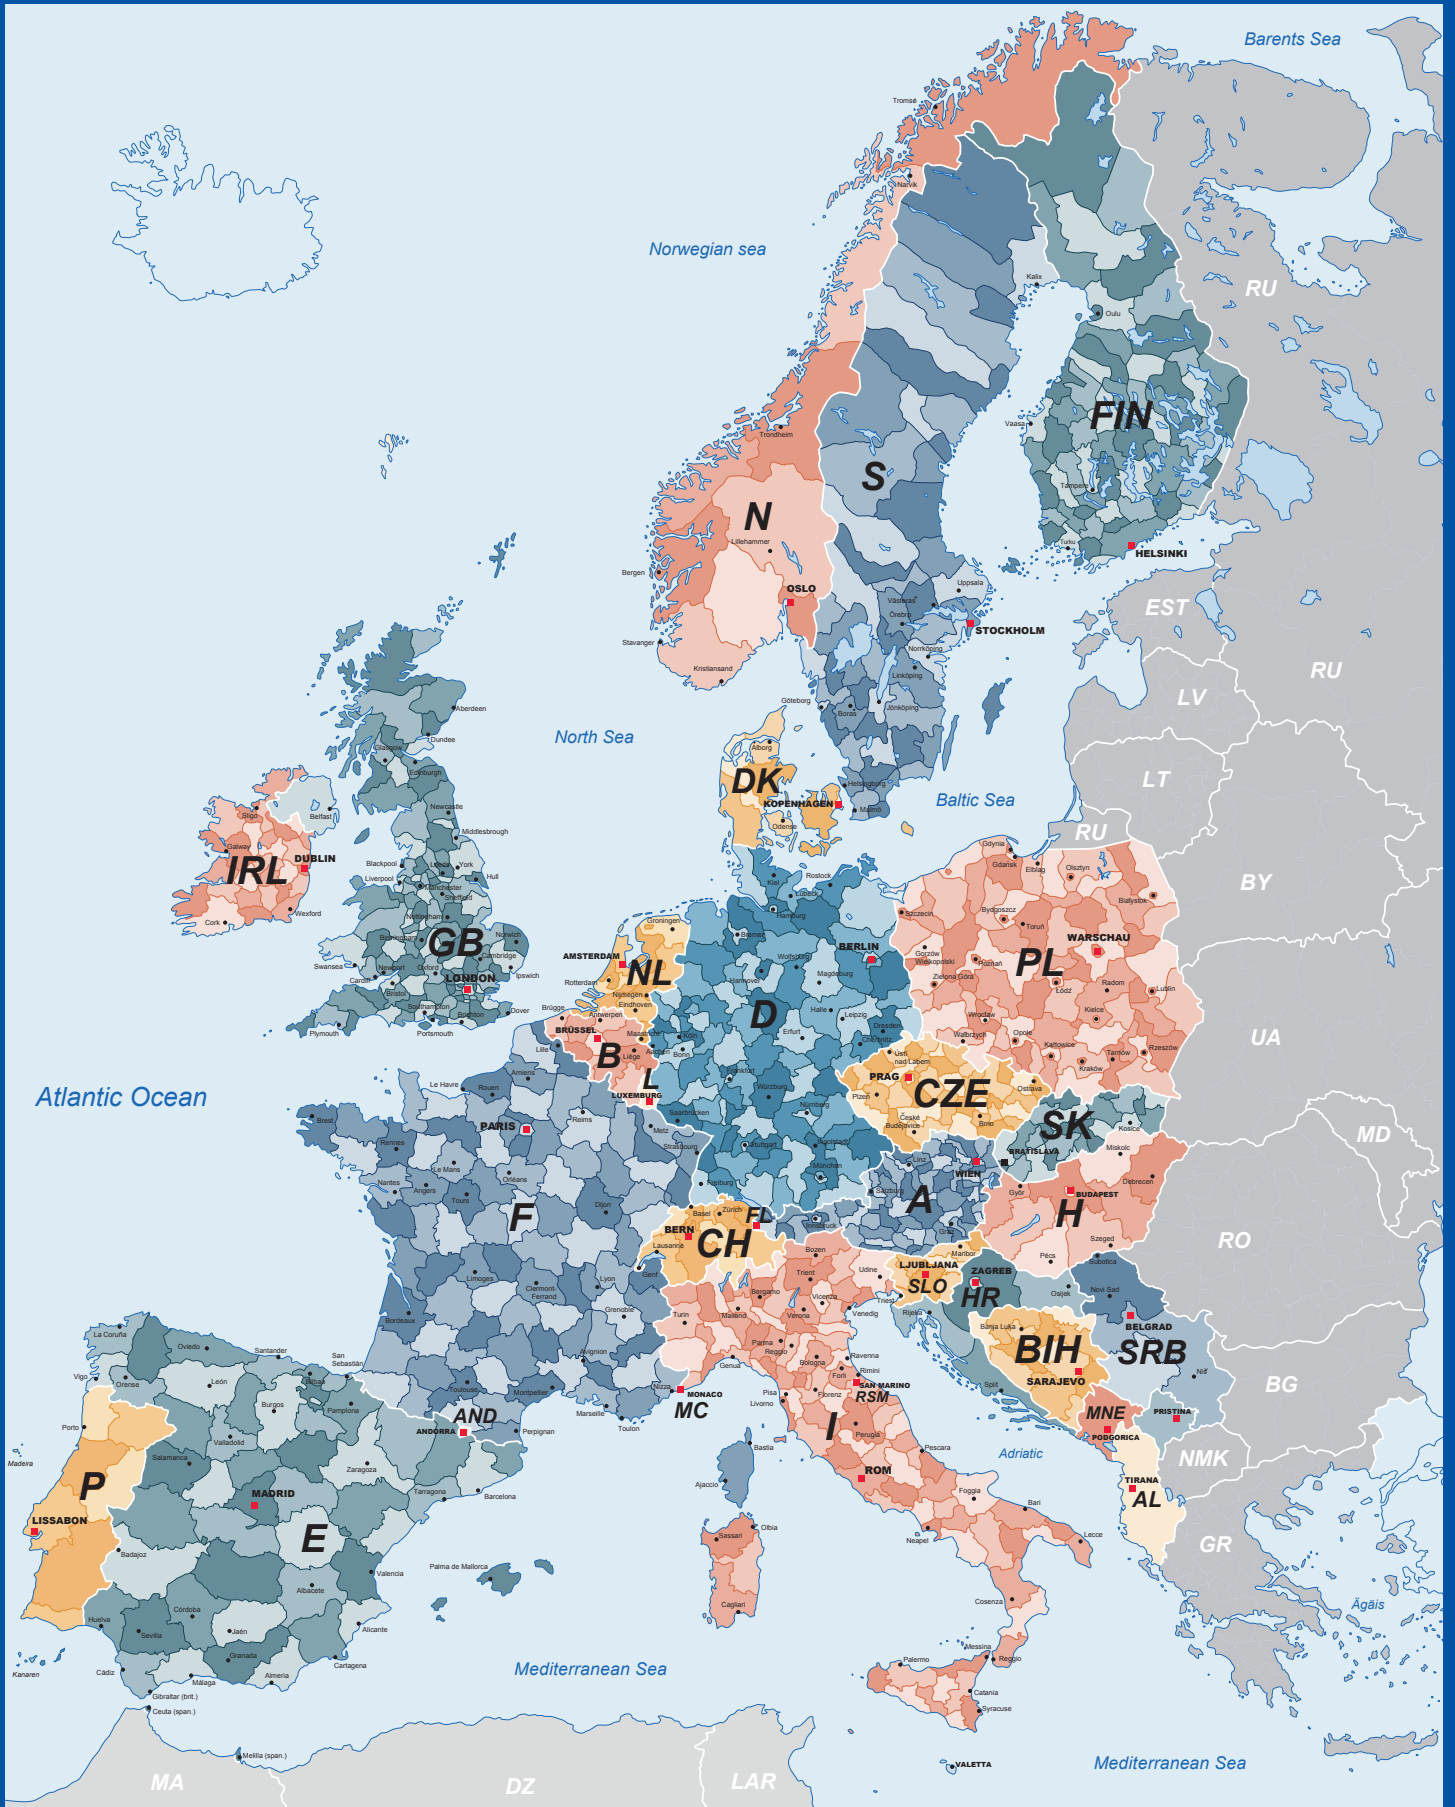

Post Code

EU

Europe

**Hammer**  
Advanced Logistics

© This map is protected by copyright

Hammer GmbH & Co. KG · Advanced Logistics · Charlottenburger Allee 33 · D-52068 Aachen · info@hammer-ac.de · www.hammer-ac.de